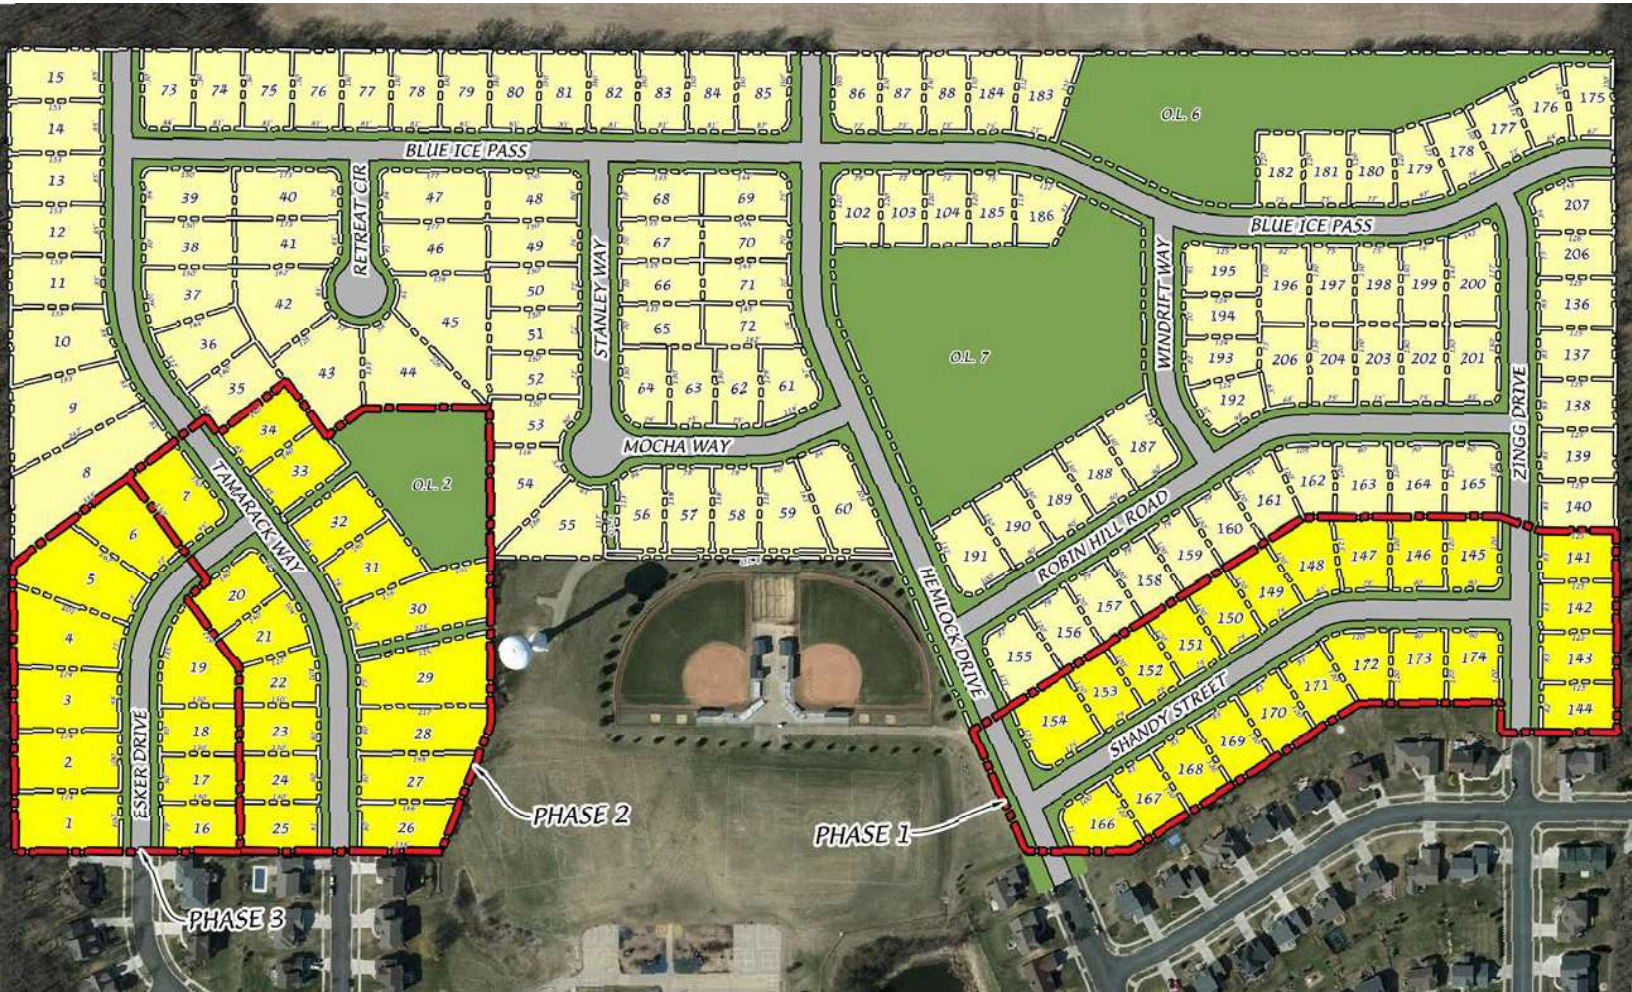

TRADEMARK HOMES

KETTLE CREEK NORTH

Verona Neighborhood • Verona School District
KettleCreekVerona.com

608-513-0622 • MicheleNarowetz@gmail.com