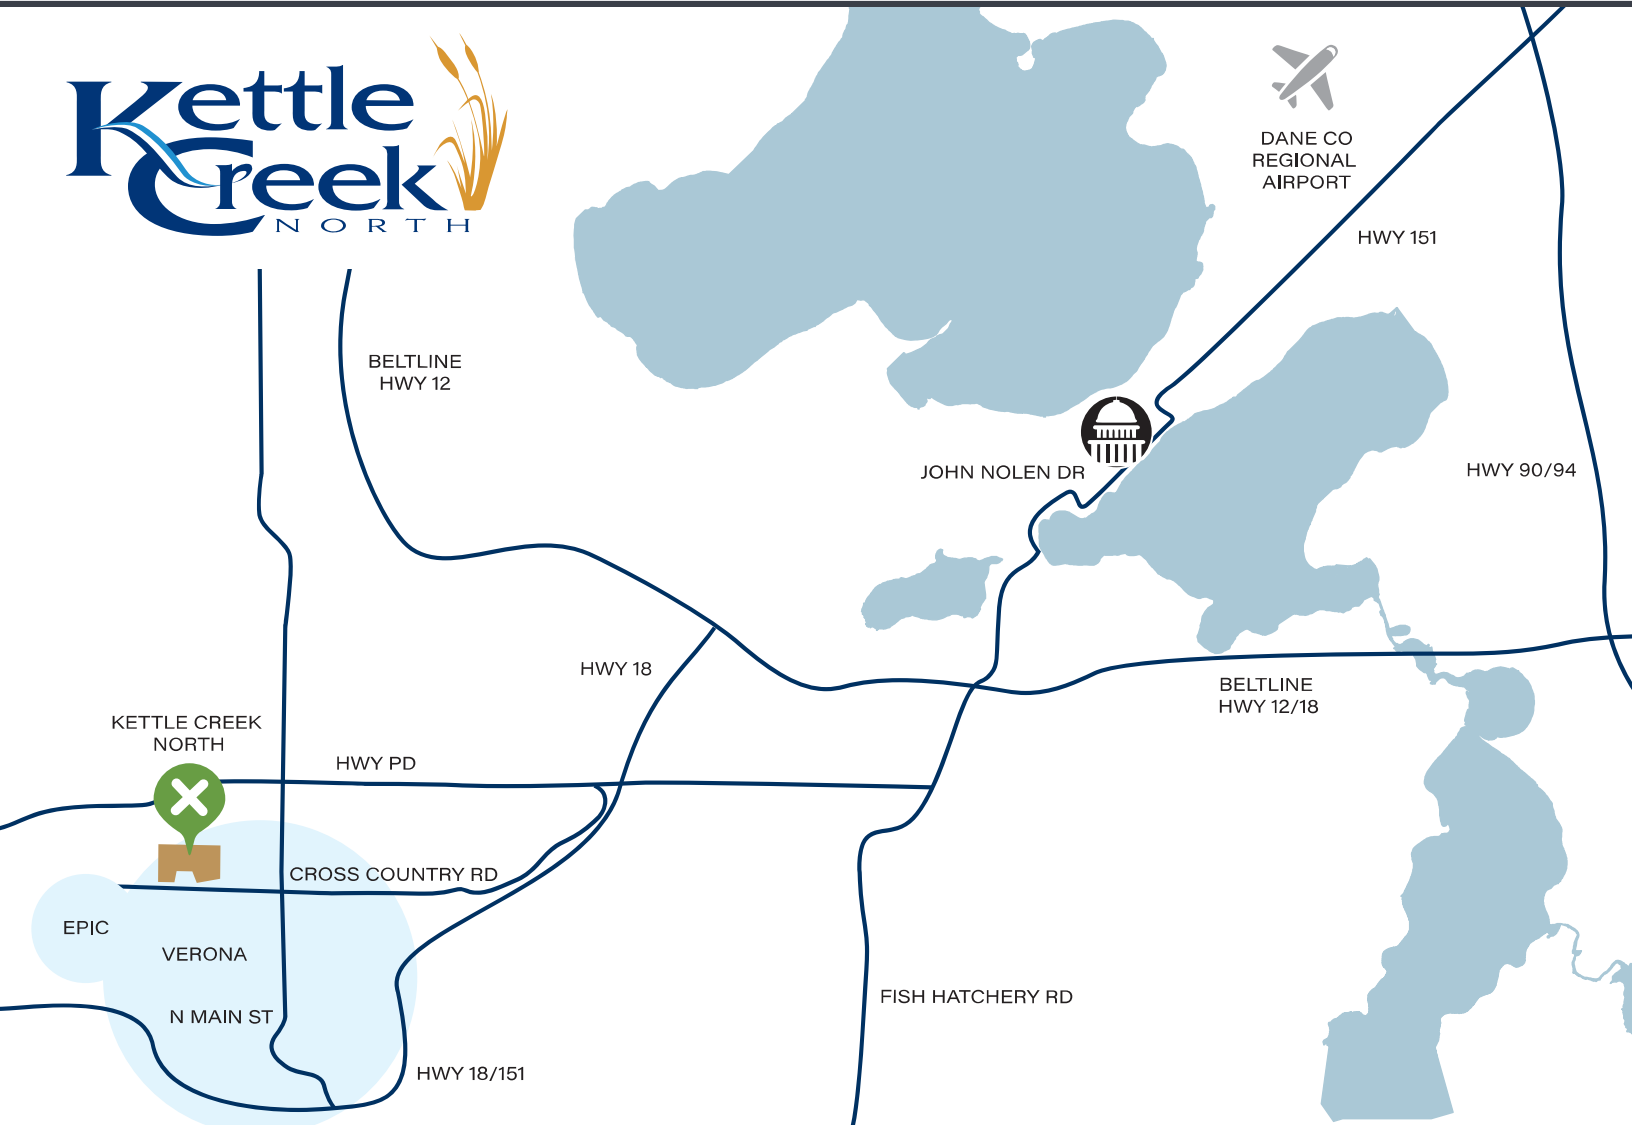

# TRADEMARK HOMES

## KETTLE CREEK NORTH

Verona Neighborhood • Verona School District  
KettleCreekVerona.com

608-513-0622 • MicheleNarowetz@gmail.com

# TRADEMARK HOMES

DOWNTOWN  
VERONA

EPIC

STATE  
CAPITOL

DANE COUNTY  
AIRPORT

608-513-0622 • MicheleNarowetz@gmail.com