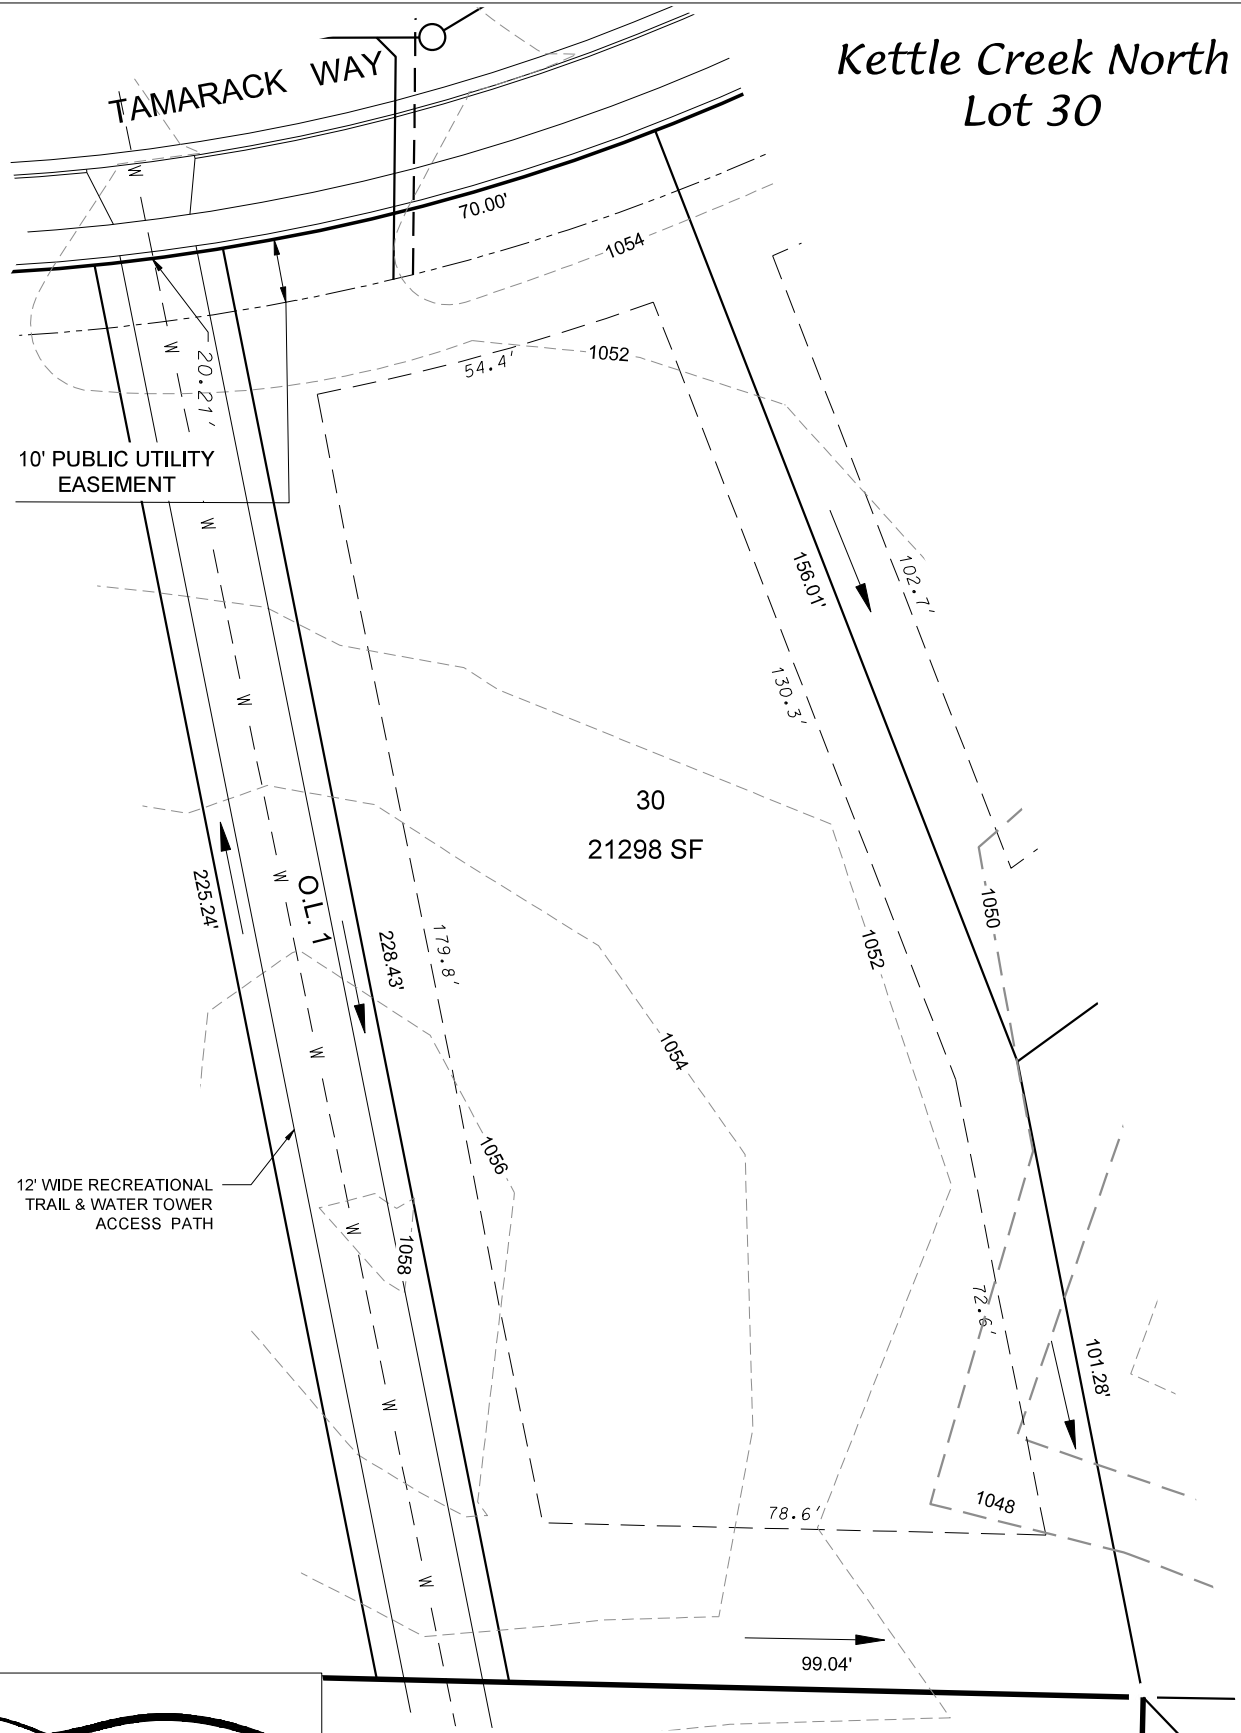

Kettle Creek North Lot 30

D'ONOFRIO KOTTKE AND ASSOCIATES, INC.
7530 Westward Way, Madison, WI 53717
Phone: 608.833.7530 • Fax: 608.833.1089
YOUR NATURAL RESOURCE FOR LAND DEVELOPMENT

DATE: 06-15-18
F.N.: 18-05-105
REV.
DRAWN BY: KRG