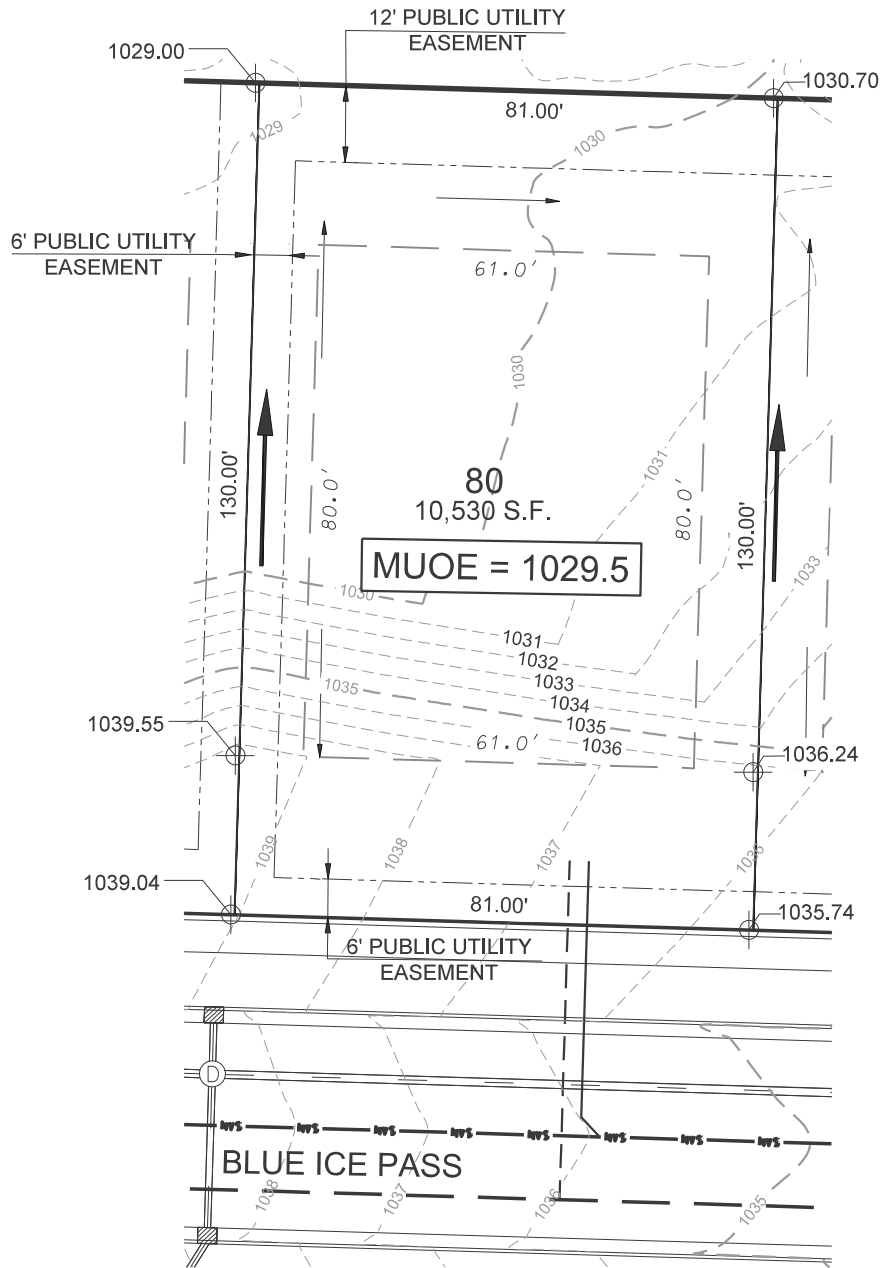

Kettle Creek North - Lot 80

FRONT YARD SETBACK = 25'
 REAR YARD SETBACK = 25'
 SIDE YARD SETBACK = 10'

D'ONOFRIO KOTTKE AND ASSOCIATES, INC.
 7530 Westward Way, Madison, WI 53717
 Phone: 608.833.7530 • Fax: 608.833.1089
 YOUR NATURAL RESOURCE FOR LAND DEVELOPMENT

0 30

 Scale 1" = 30'

DATE: 06-28-24
 F.N.: 22-05-110
 REV.

DRAWN BY: DWS